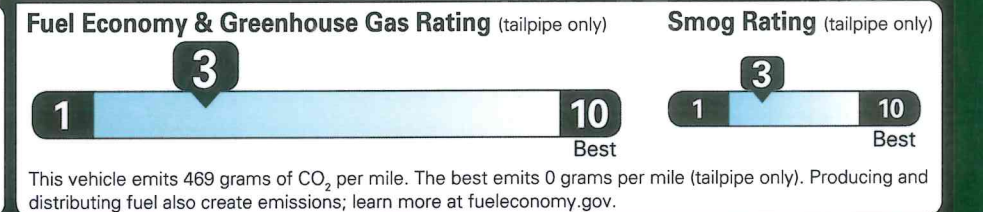

You spend $5,250 more in fuel costs over 5 years compared to the average new vehicle.

Annual fuel cost $2,550