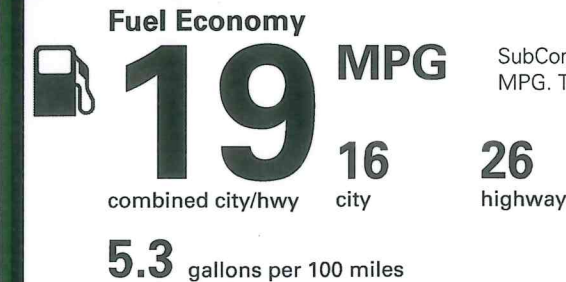

Powertrain & Chassis

- 4.0 Litre Twin-Turbocharged V8
- 8 Speed Dual Clutch Transmission
- Active All-Wheel Drive
- 20" Ten Spoke Alloy Wheel - Painted
- Air Suspension, including a three Chamber Air Spring, with Continuous Damping Control and four Height Settings
- Iron Brakes with Black Painted Brake Callipers

Craftsmanship, Comfort & Convenience

- Bright Chrome Radiator Matrix Grille with Chrome Surround and Centre Bar
- Black 'B' Badging on Radiator Shell, Boot Lid and Wheels
- Black Lower Bumper Grille
- Bright Chrome Wing Vent
- Full LED Headlamps with High Beam Assist
- Full LED Tail Lamps
- Quad Pipe Exhaust Finishers
- Electric 4 Layer Roof
- Polished Brightware to Side Windows
- Electronically Operated Door Mirrors with Heating, Power Folding and Memory Function
- Single Tone, 3 Spoke, Hide Trimmed Steering Wheel
- Hide & Chrome Trimmed Gear Lever
- 4 Seat Configuration with Straight Flute Seat Design
- Front Screen Infotainment System with High Resolution Capacitive Touch Screen High Definition Display
- 650 Watt, 10-Channel, 10 Speaker Audio System
- Top View Camera
- Battery charger
- Remote Controlled Garage Door Opener
- Valet Key

SOLD TO

BENTLEY PALMYRA NEW JERSEY 003090
100 Route 73 N
Palmyra, NJ 08065
Port of Entry: DAVISVILLE

SHIP TO

BENTLEY PALMYRA NEW JERSEY 003090
100 Route 73 N
Palmyra, NJ 08065
Transportation Method: TRUCK

EPA
DOT

Fuel Economy and Environment

Gasoline Vehicle